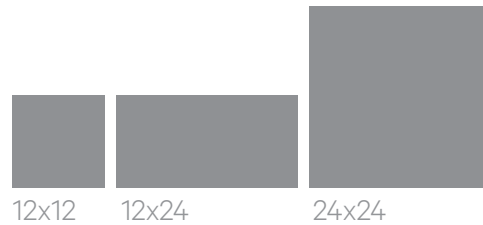

CITAL

PORTO

GRANELLO SABBIA / CI380606

FEATURES

MATERIAL: Porcelain

BODY: Color-Body Glazed

FINISHES AVAILABLE: Smooth, Matte

SIZES AVAILABLE:

12x12

12x24

24x24

Custom sizes and cutting available.

OTHER COLORS AVAILABLE:

CI10LP

CI30LP

CI180606